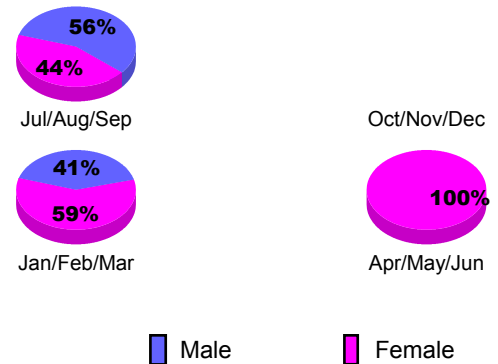

GMT: **NICOLAS JARA ORELLANA**

Location: **PERU**

GMT CA: **3**

CLUBS

Month	New Club Goal	Actual New Clubs	Actual Dropped Clubs	Gain/Loss of Clubs
2012-2013				
Jul/Aug/Sep		0	0	0
Oct/Nov/Dec		1	0	1
Jan/Feb/Mar		1	0	1
Apr/May/Jun		0	1	-1
Totals		2	1	1

Club Results 2012-2013
Goal, New, Dropped, Gain/Loss

YTD Status Quo Clubs 2012-2013

Status Quo Clubs Compared to Status Quo Members

Club Gain/Loss 2012-2013

MEMBERSHIP

Month	Net Memb Goal	Actual New Memb	Actual Dropped Memb	Gain/Loss of Memb
2012-2013				
Jul/Aug/Sep		82	67	15
Oct/Nov/Dec		99	129	-30
Jan/Feb/Mar		59	53	6
Apr/May/Jun		175	147	28
Totals		415	396	19

Membership Results 2012-2013
Goal, New, Dropped, Gain/Loss

Gender Comparison 2012-2013

Membership Gain/Loss 2012-2013