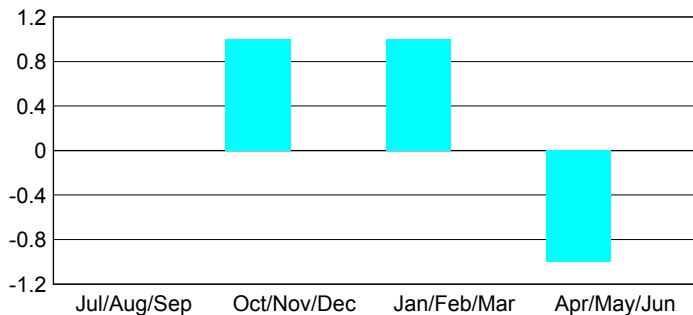

GMT: **NICOLAS JARA ORELLANA**

Location: **PERU**

GMT CA: **3**

CLUBS

Month	New Club Goal	Actual New Clubs	Actual Dropped Clubs	Gain/Loss of Clubs
2012-2013				
Jul/Aug/Sep		0	0	0
Oct/Nov/Dec		1	0	1
Jan/Feb/Mar		1	0	1
Apr/May/Jun		0	1	-1
Totals		2	1	1

Club Results 2012-2013
Goal, New, Dropped, Gain/Loss

YTD Status Quo Clubs 2012-2013

Status Quo Clubs Compared to Status Quo Members

Club Gain/Loss 2012-2013

MEMBERSHIP

Month	Net Memb Goal	Actual New Memb	Actual Dropped Memb	Gain/Loss of Memb
2012-2013				
Jul/Aug/Sep		82	67	15
Oct/Nov/Dec		99	129	-30
Jan/Feb/Mar		59	53	6
Apr/May/Jun		175	147	28
Totals		415	396	19

Membership Results 2012-2013
Goal, New, Dropped, Gain/Loss

Gender Comparison 2012-2013

Membership Gain/Loss 2012-2013