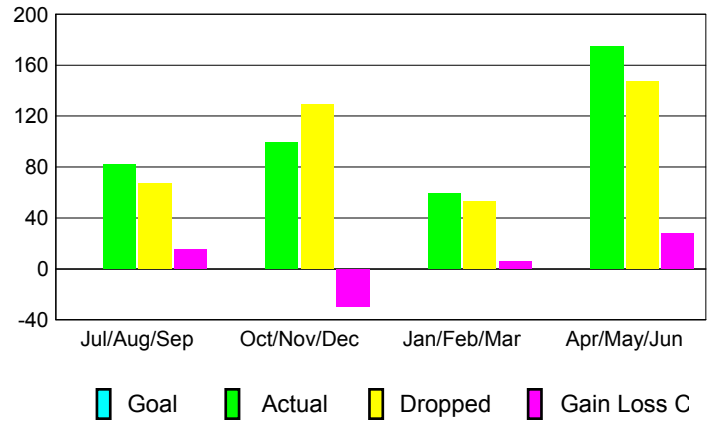

GMT: **NICOLAS JARA ORELLANA**

Location: **PERU**

GMT CA: **3**

CLUBS

Month	New Club Goal	Actual New Clubs	Actual Dropped Clubs	Gain/Loss of Clubs
2012-2013				
Jul/Aug/Sep		0	0	0
Oct/Nov/Dec		1	0	1
Jan/Feb/Mar		1	0	1
Apr/May/Jun		0	1	-1
Totals		2	1	1

Club Results 2012-2013
Goal, New, Dropped, Gain/Loss

YTD Status Quo Clubs 2012-2013

Status Quo Clubs Compared to Status Quo Members

Club Gain/Loss 2012-2013

MEMBERSHIP

Month	Net Memb Goal	Actual New Memb	Actual Dropped Memb	Gain/Loss of Memb
2012-2013				
Jul/Aug/Sep		82	67	15
Oct/Nov/Dec		99	129	-30
Jan/Feb/Mar		59	53	6
Apr/May/Jun		175	147	28
Totals		415	396	19

Membership Results 2012-2013
Goal, New, Dropped, Gain/Loss

Gender Comparison 2012-2013

Membership Gain/Loss 2012-2013