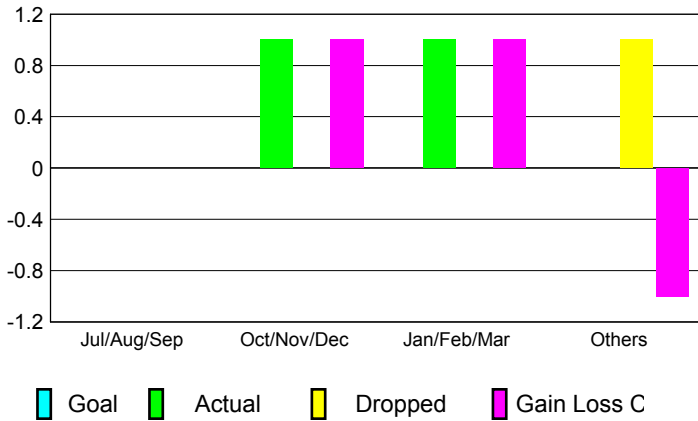

GMT: **NICOLAS JARA ORELLANA**

Location: **PERU**

GMT CA: **3**

CLUBS

Month	New Club Goal	Actual New Clubs	Actual Dropped Clubs	Gain/Loss of Clubs
2012-2013				
Jul/Aug/Sep		0	0	0
Oct/Nov/Dec		1	0	1
Jan/Feb/Mar		1	0	1
Apr/May/Jun		0	1	-1
Totals		2	1	1

Club Results 2012-2013
Goal, New, Dropped, Gain/Loss

YTD Status Quo Clubs 2012-2013

Status Quo Clubs Compared to Status Quo Members

Club Gain/Loss 2012-2013

MEMBERSHIP

Month	Net Memb Goal	Actual New Memb	Actual Dropped Memb	Gain/Loss of Memb
2012-2013				
Jul/Aug/Sep		82	67	15
Oct/Nov/Dec		99	129	-30
Jan/Feb/Mar		59	53	6
Apr/May/Jun		175	147	28
Totals		415	396	19